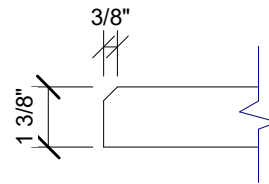

1 SIDE VIEW
1" = 1'-0"

2 EDGE DETAIL
3" = 1'-0"

3 PLAN VIEW
1" = 1'-0"

4 END VIEW
1" = 1'-0"

123 Columbia Court N. Chaska, MN 55318
www.acousticalsurfaces.com
1-800-854-2948

PRODUCT LINE: 1 3/8" Enviroacoustic Design Panels - 2ft x 2ft - Beveled Edge - Drizzle