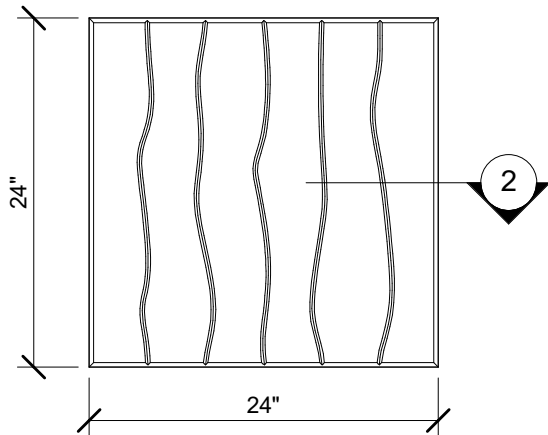

1 SIDE VIEW
1" = 1'-0"

2 EDGE DETAIL
3" = 1'-0"

3 PLAN VIEW
1" = 1'-0"

4 END VIEW
1" = 1'-0"

123 Columbia Court N. Chaska, MN 55318
www.acousticalsurfaces.com
1-800-854-2948

PRODUCT LINE: 1 3/8" Enviroacoustic Design Panels - 2ft x 2ft - Beveled Edge - Drizzle